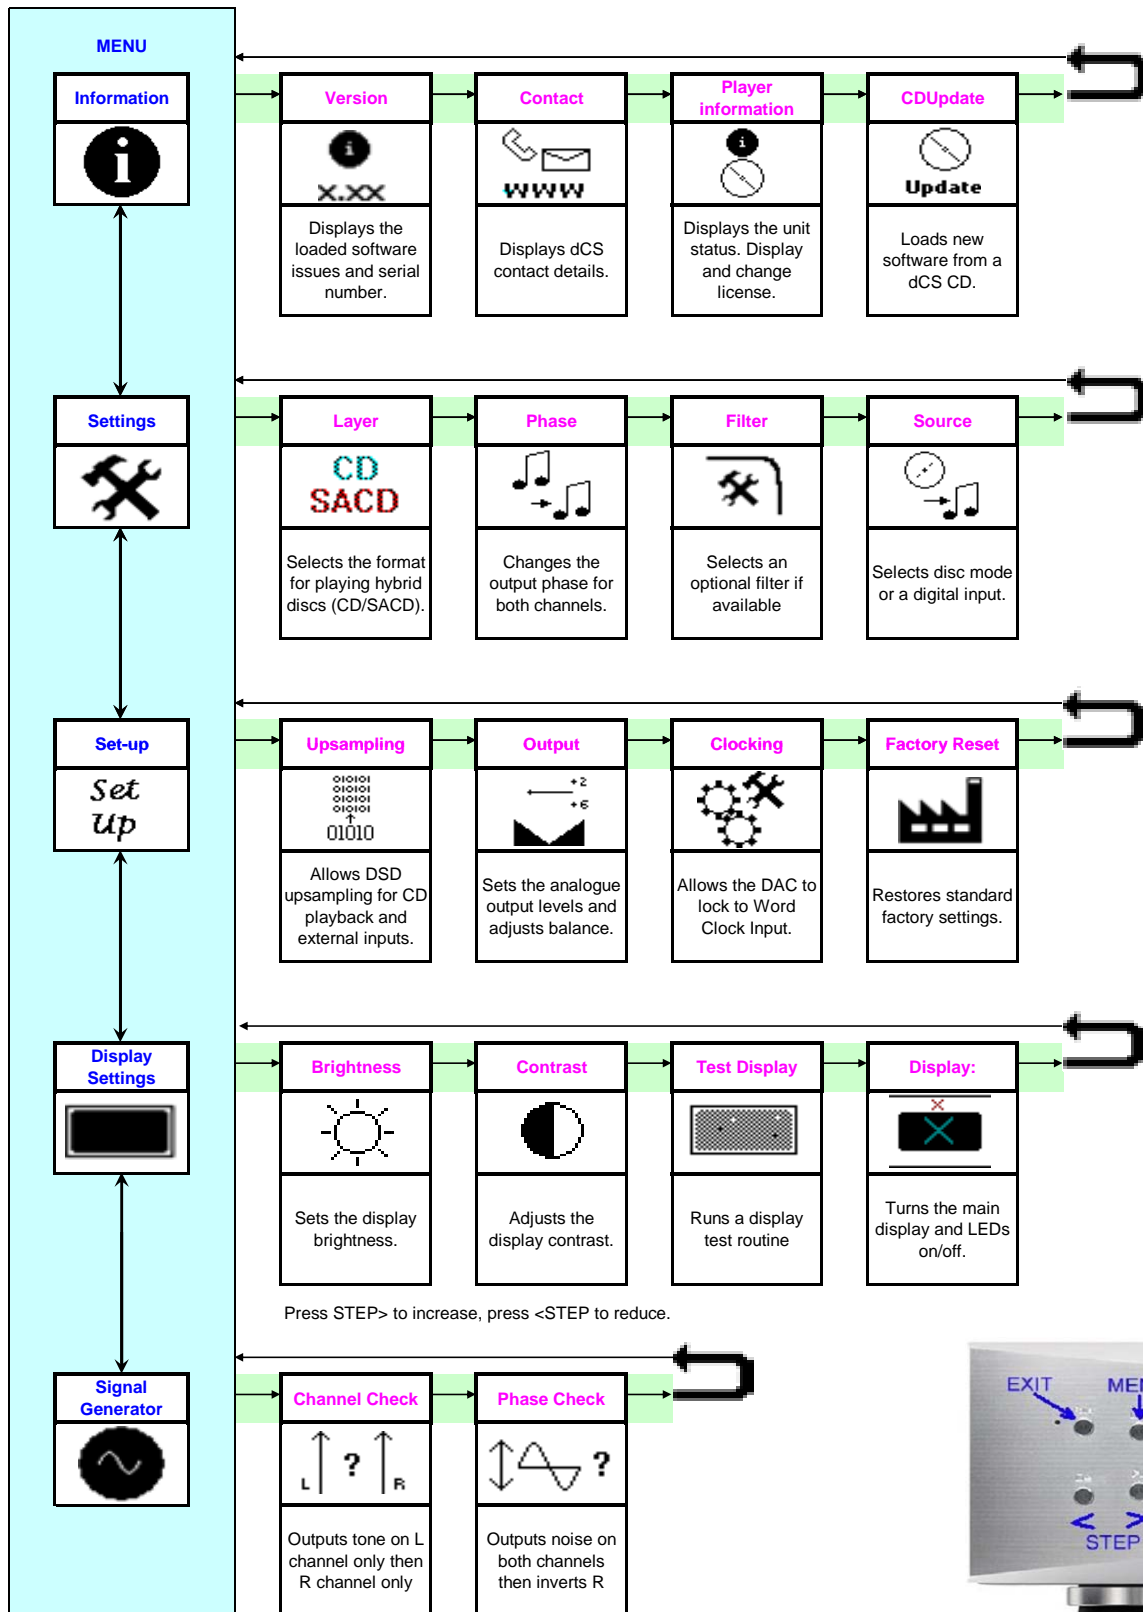

dCS Puccini Player Menu Guide

Press the MENU button to open the menu, the EXIT button to close it. The STEP > button moves along the menu, the STEP < button moves back. Press the MENU button to set a menu option or change options.